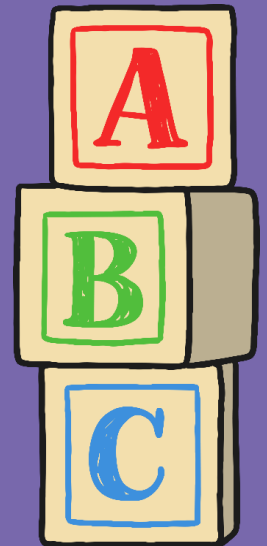

# Phonics Screening Check

Children's Materials

fot

twinkl

keb

twinkl

gan

twinkl

twinkl

The image features a decorative border of purple and white. The border is composed of various cartoon monsters and creatures, including a unicorn-like monster, a bat-like monster, a ghost-like monster, a bear-like monster, a smiling monster, a round monster with antennae, and a monster with a crown. The word "thin" is written in a large, bold, black, lowercase font in the center of the white background.

The image features a central white rectangular area with the word "name" written in a large, bold, black, lowercase sans-serif font. This central area is framed by a decorative border. The border is composed of a solid purple background with white line-art illustrations of various cartoon monsters and creatures. These include a unicorn-like creature with a horn, a bat-like creature with wings, a ghost-like creature, a bear-like creature with a wide grin, a creature with a large smile and fangs, a creature with multiple eyes and antennae, and a creature with a large, spiky head. The word "name" is centered horizontally and vertically within the white space.

name

scram

panic

The image features a central white area with the word "tantrum" written in a large, black, lowercase, rounded font. This central area is framed by a purple border. The border is decorated with various white line-art illustrations of cartoonish monsters and creatures, including a unicorn-like monster, a bat-like creature, a ghost-like figure, a bear-like monster, a smiling creature with a wide mouth, and several other whimsical designs. The overall theme is playful and child-friendly.